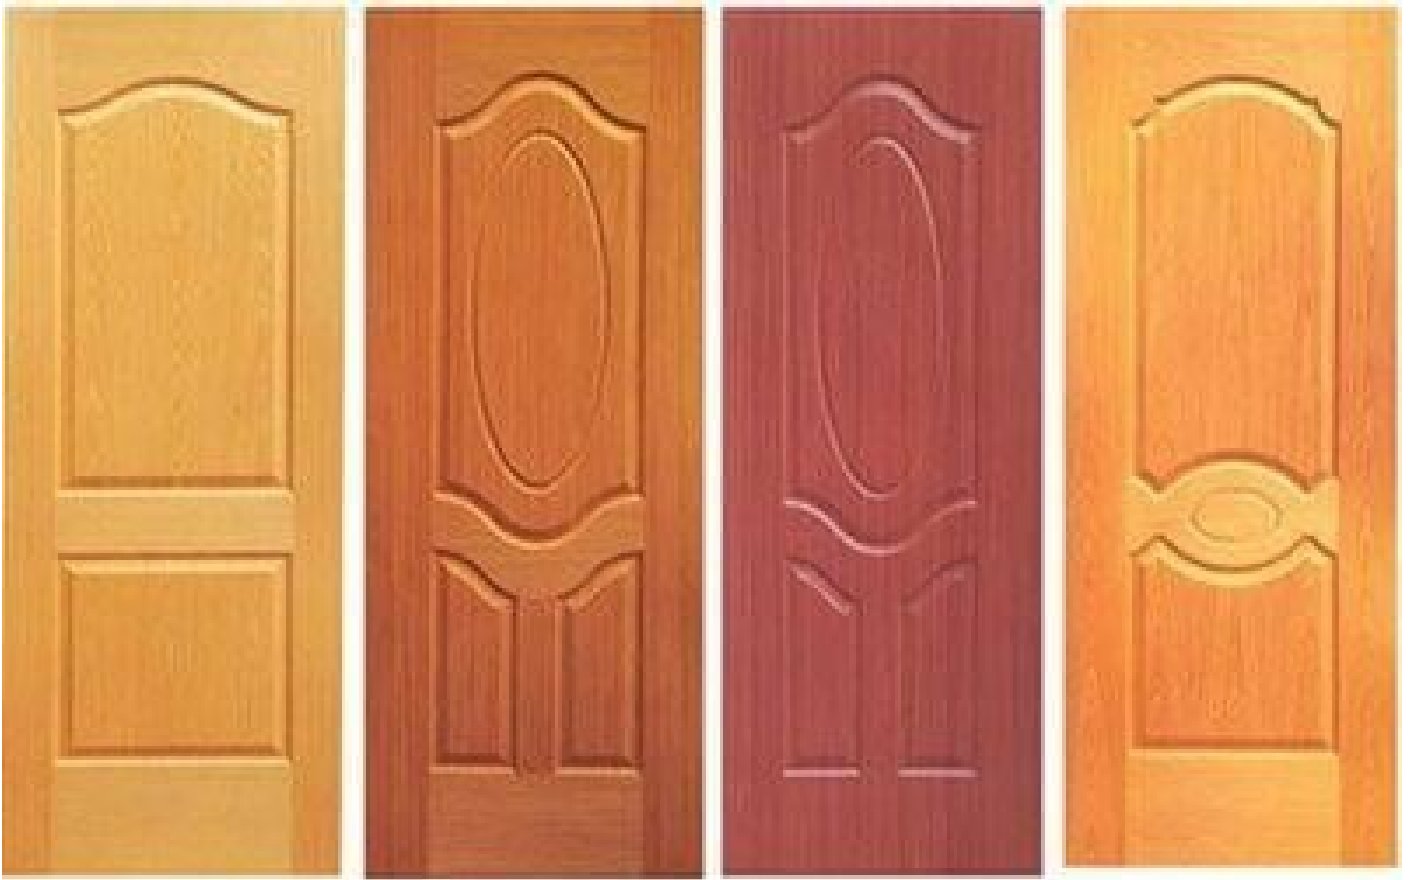

SEHRAWAT BROTHERS
INTERIOR AND DECORATORS PVT. LTD.

100% Termite & Borer Proof