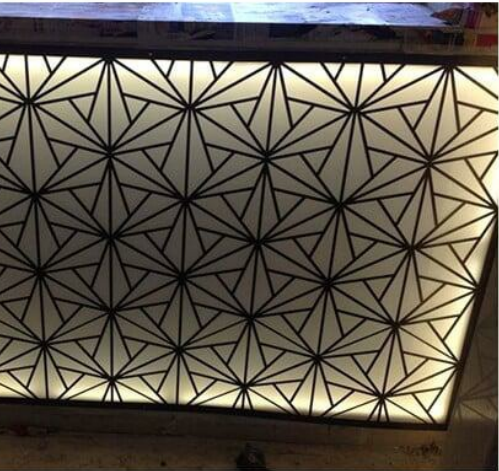

SEHRAWAT BROTHERS
INTERIOR AND DECORATORS PVT. LTD.

CNC ROUTER CUTTING JALI

BOLD CEILINGS

STRIPED CEILINGS

PVC FALSE CEILING

MODERN CNC FALSE CEILING CORNER DESIGNS

BLACK & WHITE BOLD CEILING