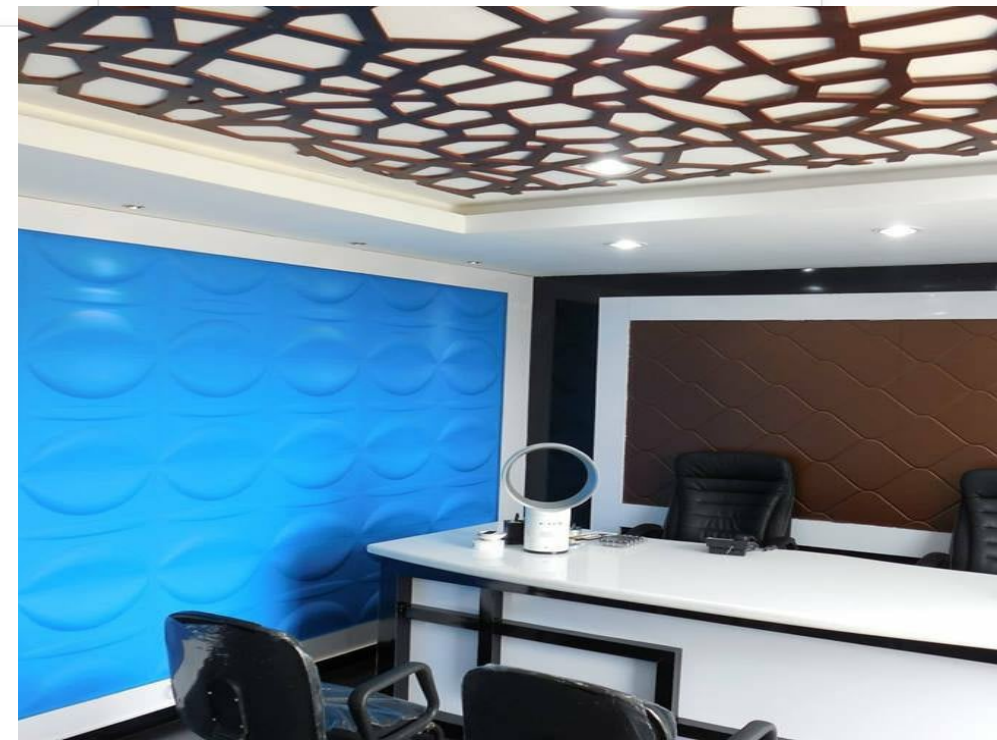

SEHRAWAT BROTHERS
INTERIOR AND DECORATORS PVT. LTD.

CNC ROUTER CUTTING JALI

BOLD CEILINGS

STRIPED CEILINGS

PVC FALSE CEILING

MODERN CNC FALSE CEILING CORNER DESIGNS

BLACK & WHITE BOLD CEILING